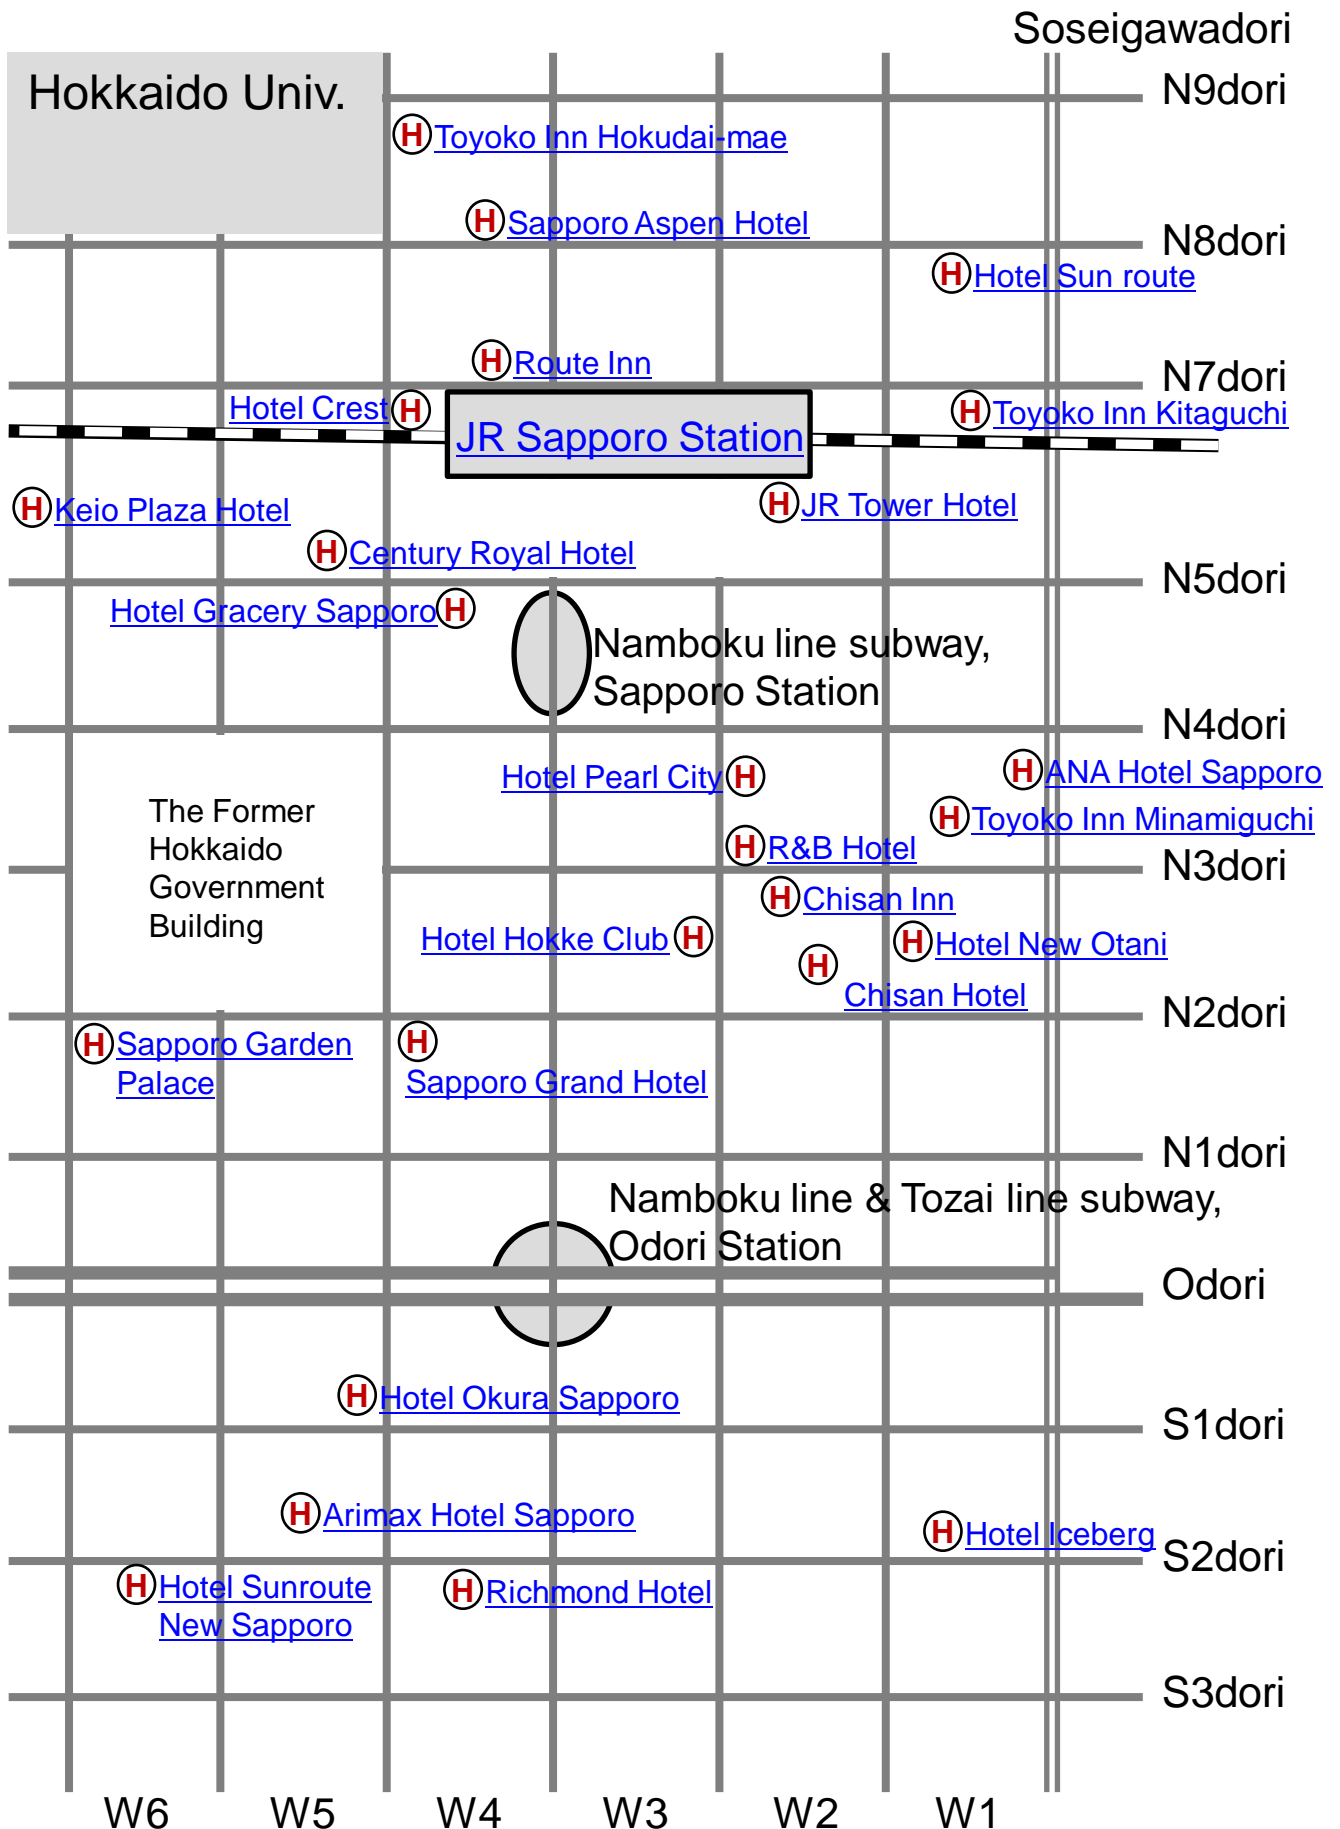

Hotel Map around Sapporo & Odori Stations

about 2 min walk for 1 block