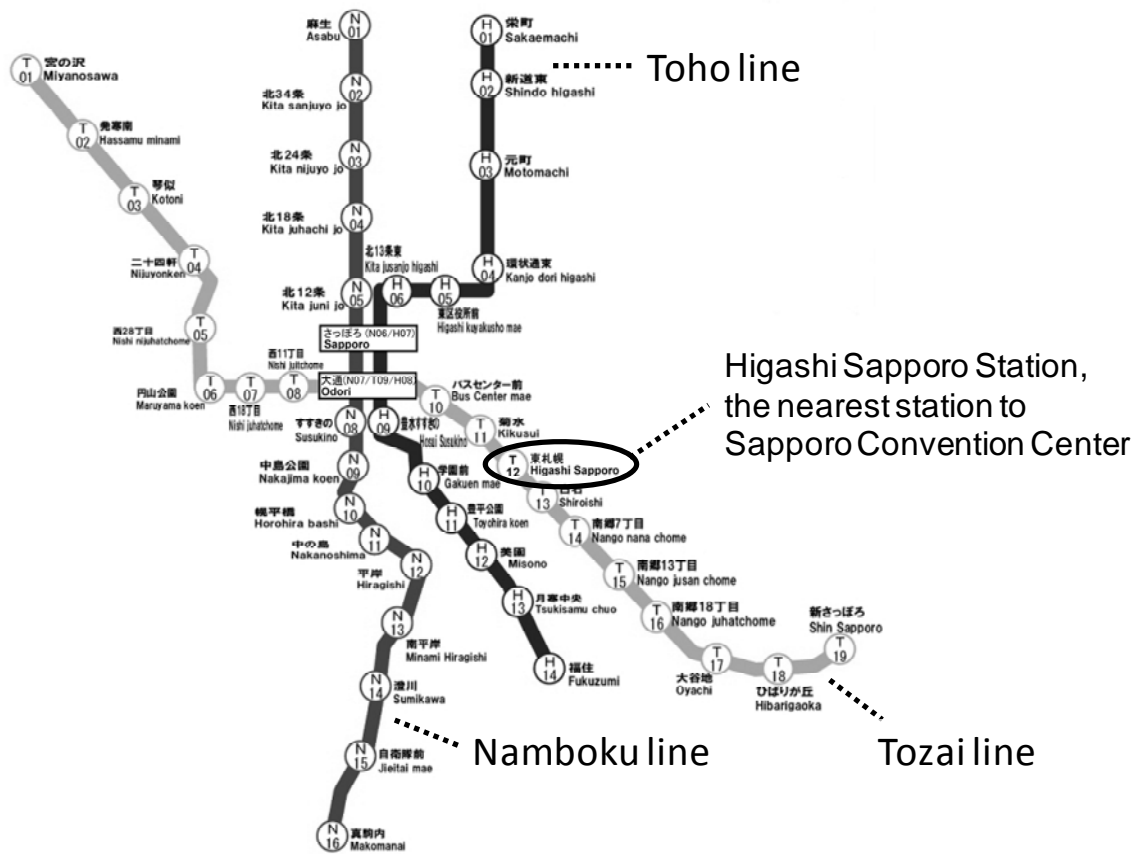

Sapporo Subways

See Figure in the next page.

JR Sapporo Station or Odori Station to Higashi Sapporo Station

The subway station, "Higashi Sapporo Station," is the nearest one to Sapporo Convention Center.

There are several Sapporo subway lines. If you stay around JR Sapporo Station, you will take two subway lines from your hotel to Sapporo Convention Center.

First, you should go the subway station of Sapporo (N06). Please note that the JR

Sapporo Station itself is different location from the subway station of Sapporo. It takes about 4 minutes from JR Sapporo Station to the subway station of Sapporo.

Next, you take the subway and then go to Odori Subway Station (N07). It is the next subway station of Sapporo Sta. You should take another subway line. The line is "Tozai subway line". Then, you should get off at the station of "Higashi Sapporo Station"(T12), 3rd from "Odori Station (T09)". It takes around 6 min.

If you stay around Odori area, you will take only Tozai subway line to go to Sapporo Convention Center.

[JR Sapporo Station Map](http://www2.jrhokkaido.co.jp/global/english/access/sapporo.html): <http://www2.jrhokkaido.co.jp/global/english/access/sapporo.html>