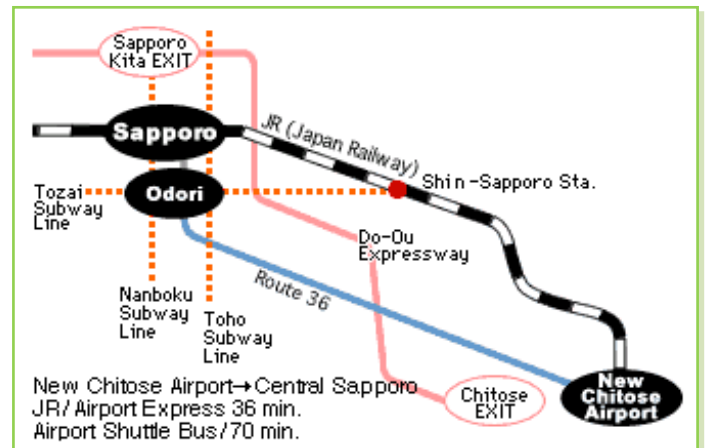

[Time Table](http://www.new-chitose-airport.jp/en/access/jr/timejr/)

Departure time of New Chitose Airport

8h 17, 34, 49 min

9h ~ 20h 04, 19, 34, 49 min

21h 04, 16, 30, 50 min

22h 00, 14, 50 min

(36 min to Sapporo)

Sapporo Subways

See Figure in the next page.

JR Sapporo Station or Odori Station to Higashi Sapporo Station

The subway station, "Higashi Sapporo Station," is the nearest one to Sapporo Convention Center.

There are several Sapporo subway lines. If you stay around JR Sapporo Station, you will take two subway lines from your hotel to Sapporo Convention Center.

First, you should go the subway station of Sapporo (N06). Please note that the JR

Sapporo Station itself is different location from the subway station of Sapporo. It takes about 4 minutes from JR Sapporo Station to the subway station of Sapporo.

Next, you take the subway and then go to Odori Subway Station (N07). It is the next subway station of Sapporo Sta. You should take another subway line. The line is "Tozai subway line". Then, you should get off at the station of "Higashi Sapporo Station"(T12), 3rd from "Odori Station (T09)". It takes around 6 min.