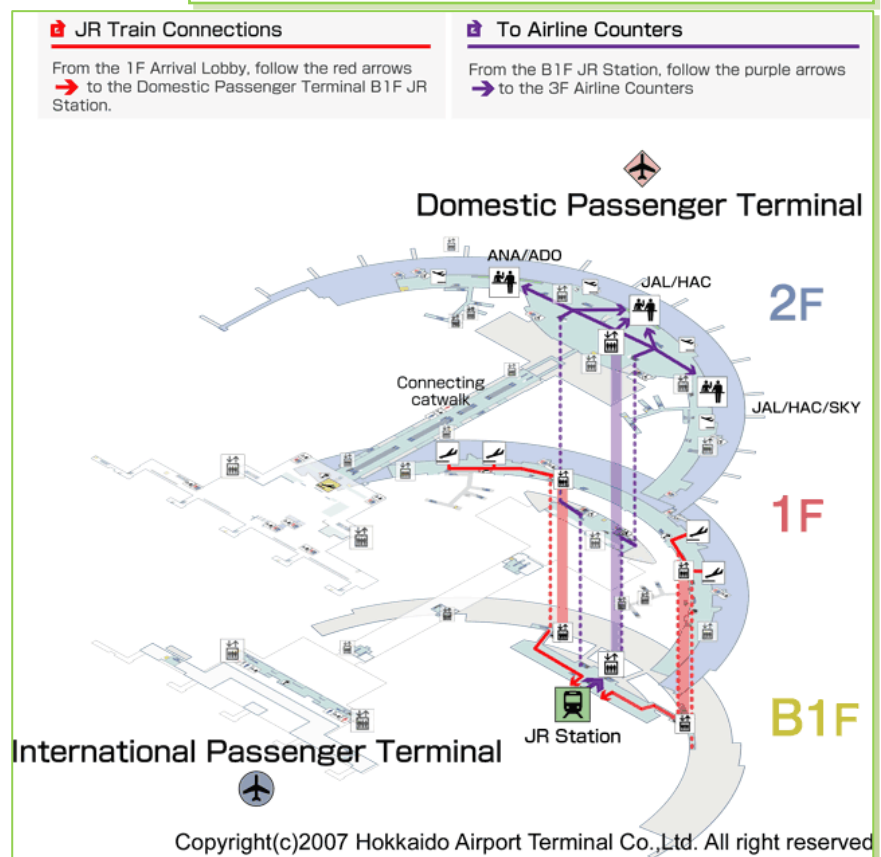

Access from New Chitose Airport to Sapporo Convention Center

The railway tickets are available at ticket-vending machine near ticket gates. For Rapid Train, named as "Airport," no extra-charge is required.

[Time Table](http://www.new-chitose-airport.jp/en/access/jr/timejr/)

Departure time of New Chitose Airport

8h 17, 34, 49 min

9h ~ 20h 04, 19, 34, 49 min

21h 04, 16, 30, 50 min

22h 00, 14, 50 min

(36 min to Sapporo)

Sapporo Subways

See Figure in the next page.

JR Sapporo Station or Odori Station to Higashi Sapporo Station

The subway station, "Higashi Sapporo Station," is the nearest one to Sapporo Convention Center.

There are several Sapporo subway lines. If you stay around JR Sapporo Station, you will take two subway lines from your hotel to Sapporo Convention Center.

First, you should go the subway station of Sapporo (N06). Please note that the JR