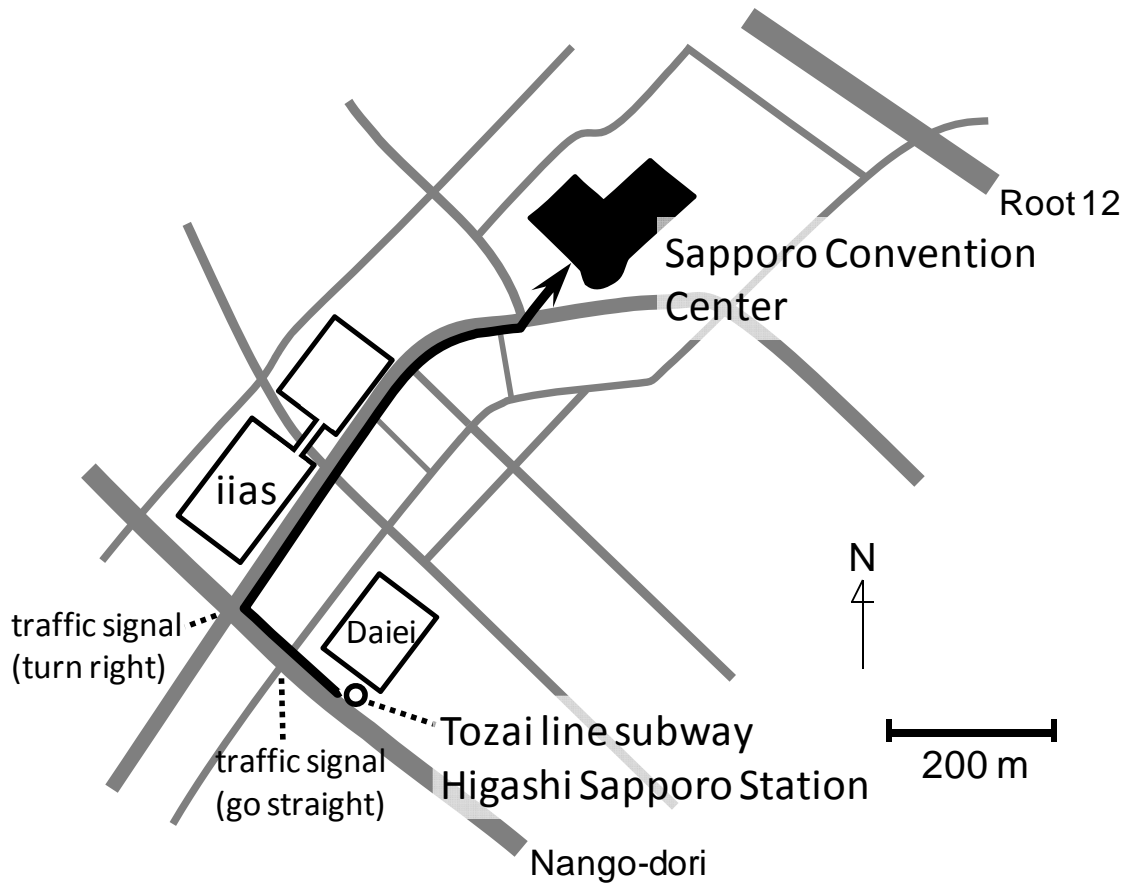

10 min walk from Higashi Sapporo station to Sapporo Convention Center for TOCAT 6 / APCAT 5.