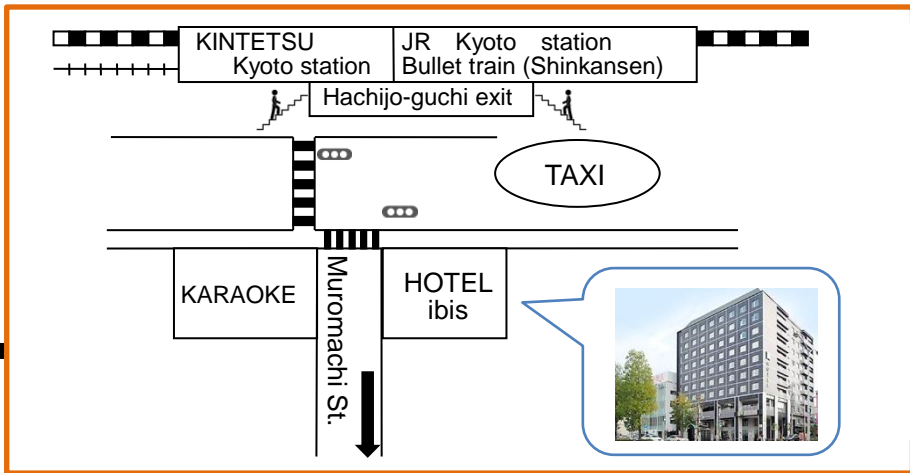

# Kyoto TERRSA Access Guide

KYOTO TOWER

**Kyoto TERRSA**  
 Address : Shinmachi Kujo Minami-ku, Kyoto, Japan  
 (Kyoto Citizen's Amenity Plaza)  
 Tel : 81+75-692-3400  
 Fax : 81+75-692-3402

Convenience stores