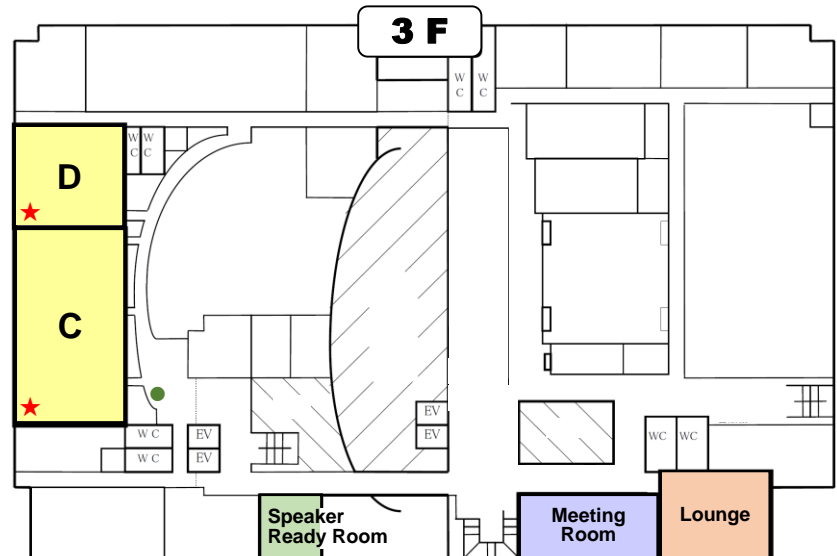

EAST Building

WEST Building

EAST Building

WEST Building

EAST Building

WEST Building

Cloak: 1F of East Building (8:30–20:00)

Lounge: 3F of West Building

★ : Drink (coffee, orange juice, water)
 * Room P1/E: Only Thursday and Friday

◆ : Snack at coffee break in the morning

● : Display for general information

■ : Wireless LAN connection area
 (Lobby and Registration Desk)