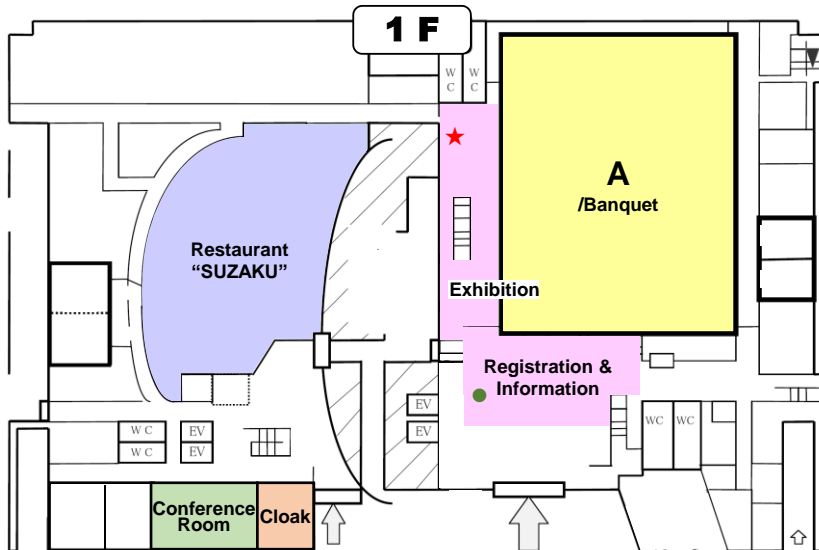

EAST Building

WEST Building

EAST Building

WEST Building

EAST Building

WEST Building

Cloak: 1F of East Building (8:30–20:00)

Lounge: 3F of West Building

★ : Drink (coffee, orange juice, water)
 * Room P1/E: Only Thursday and Friday

◆ : Snack at coffee break in the morning

● : Display for general information

■ : Wireless LAN connection area
 (Lobby and Registration Desk)