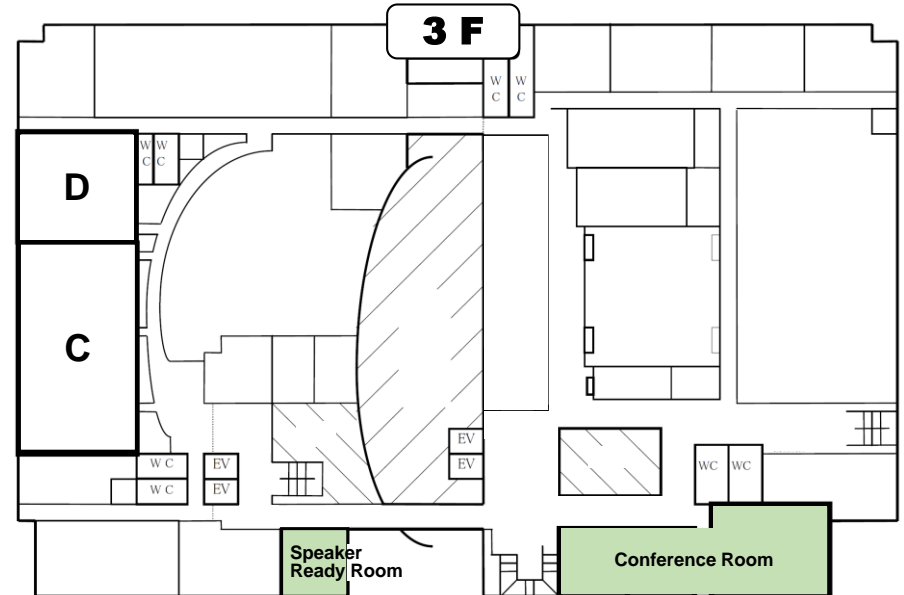

EAST Building

WEST Building