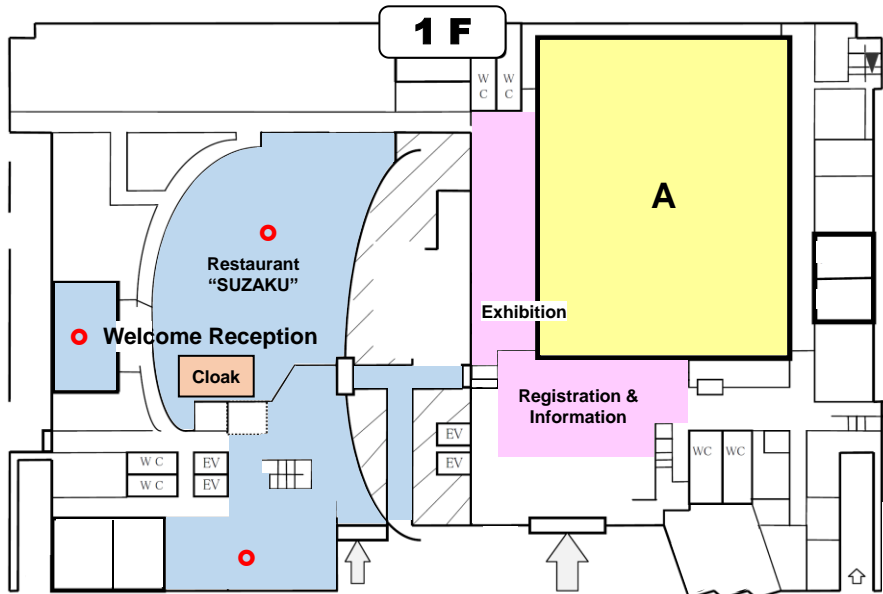

EAST Building

WEST Building

EAST Building

WEST Building

EAST Building

WEST Building

Welcome Reception

Time: 18:00–20:00

Venue: 1F of EAST Building

■ : Eating space

● : Food & Drink

“Cloak” is located in Restaurant “SUZAKU”
(15:00–20:00).

Wireless LAN

■ : Connection area
(Lobby and Registration Desk)

**ID and Password will be
provided on site.**